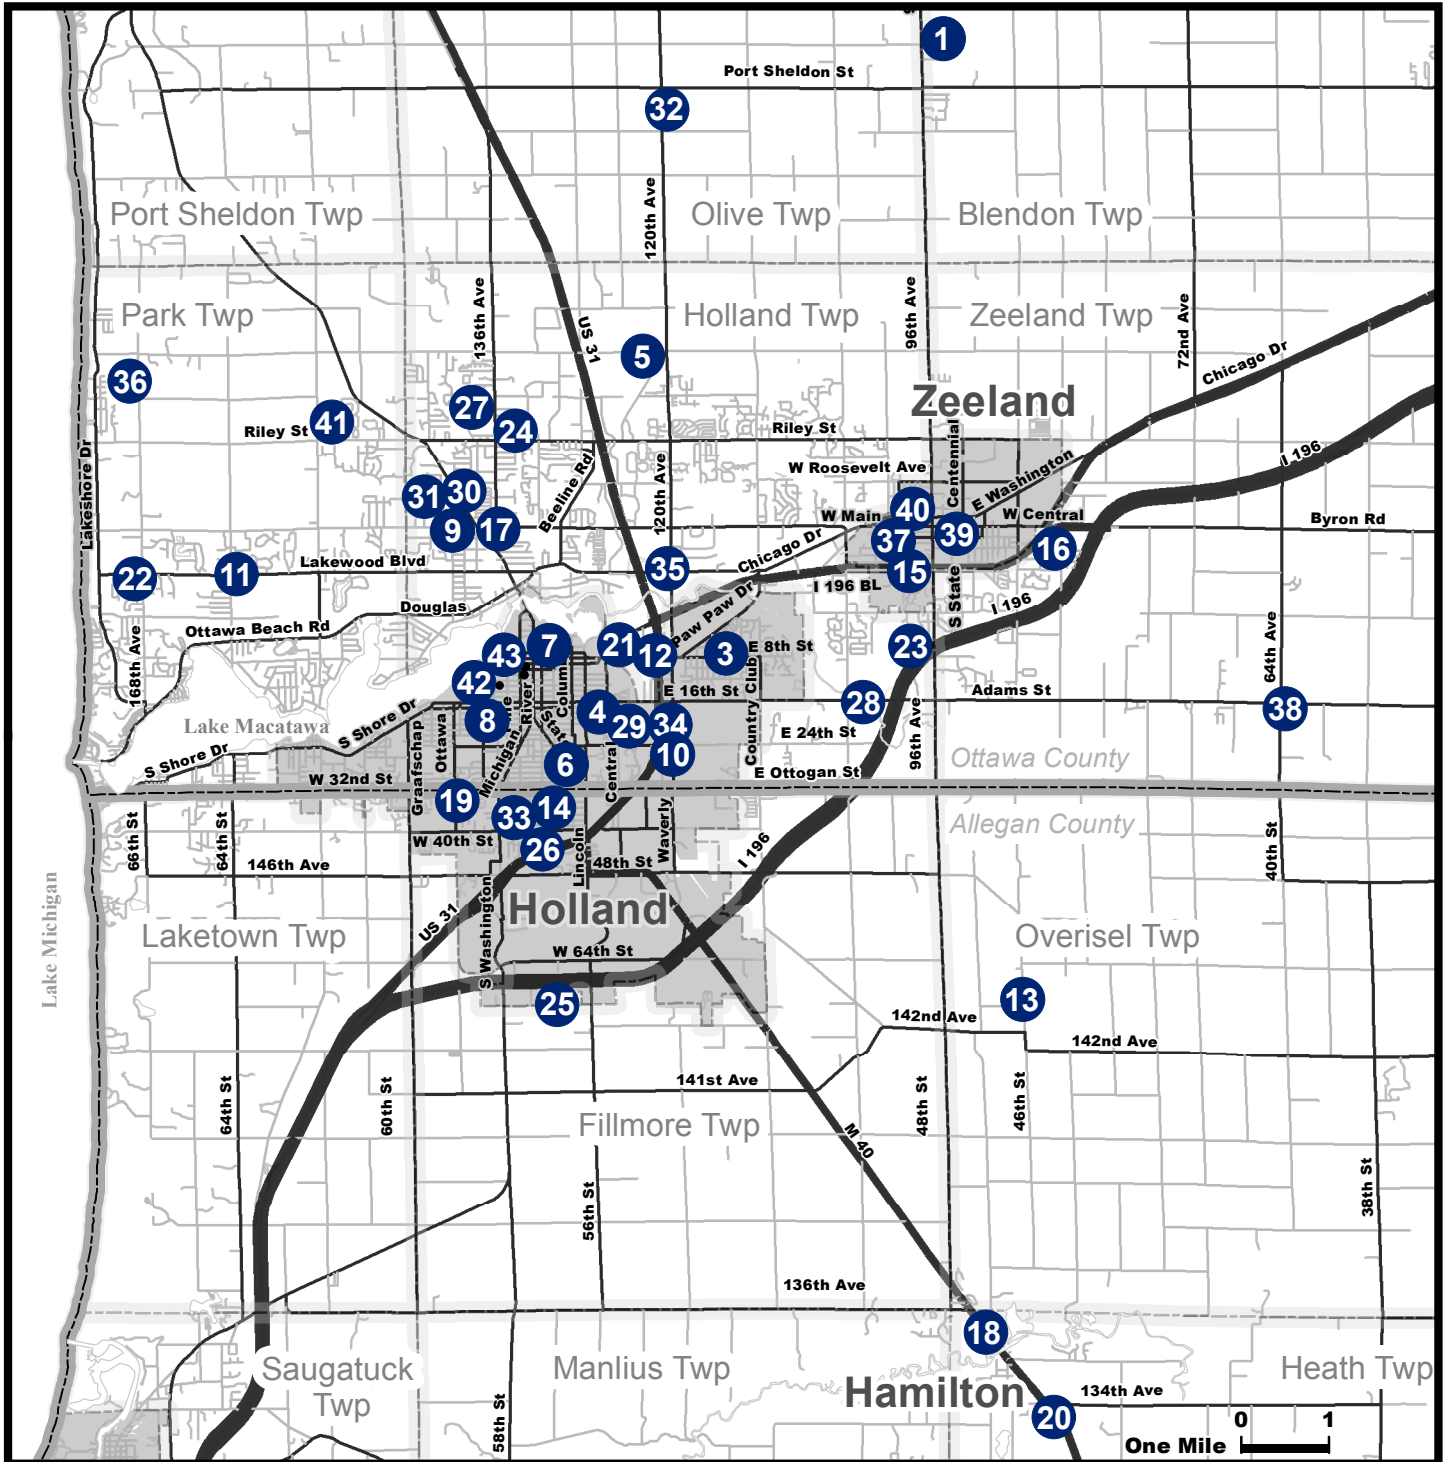

Holland/Zeeland/Hamilton Public and Private Preschools

1 --Borculo Christian Preschool	16 --Innocademy and GSRP	30 --Rose Park Head Start
2 --Calvary Reformed Church Camp	17 --Kiddie Academy of Holland	31 --Rose Park Christian Preschool
4-- Cherry Lane Preschool	18 --LLPP - Hamilton	32 --South Olive Christian Preschool
5 --Corpus Christi Early Childhood Center	19 --LLPP - Providence	33 --South Side Christian Preschool
6 --First Presbyterian Preschool	20 --LLPP - Hamilton South and GSRP	34 --Toddlerville, LLC
7 --First United Methodist Preschool (FUN)	21 --Lakeside Montessori Pre and School	35 --Tracie's Montessori Children's House
8 --Gateway Preschool - Van Raalte GSRP	22 --Lakewood Elementary GSRP	36 --West Ottawa Wonders (WOW)
9 --Gateway Preschool - Rose Park GSRP	23 --Learning Tree Montessori	37 --Zeeland Christian Preschool
10 --Gilden Woods Early Care and Preschool	24 --Lighthouse Early Learning Academy & GSRP	38 --Zeeland Christian Preschool - Drenthe Site
11 --LLPP - Harderwyk	25 --Little Hawks Discovery Preschool & GSRP	39 --Zeeland Community Preschool
12 --Harmony Early Childhood Center	26 --Maplewood Head Start	40 --Zeeland Early Childhood Center & GSRP
13 --Hawkeye Preschool & GSRP	27 --Pine Creek Pather Paws Preschool	41 --Great Lakes Elementary GSRP
14 --Maplewood Early Childhood Center & GSRP	28 --Rainbow Child Care Center - HO2	42 --St. Francis Preschool
15 --Imagination Station	29 --Rainbow Child Deve Ctr - HD & GSRP	43 --Holland Day Care Center