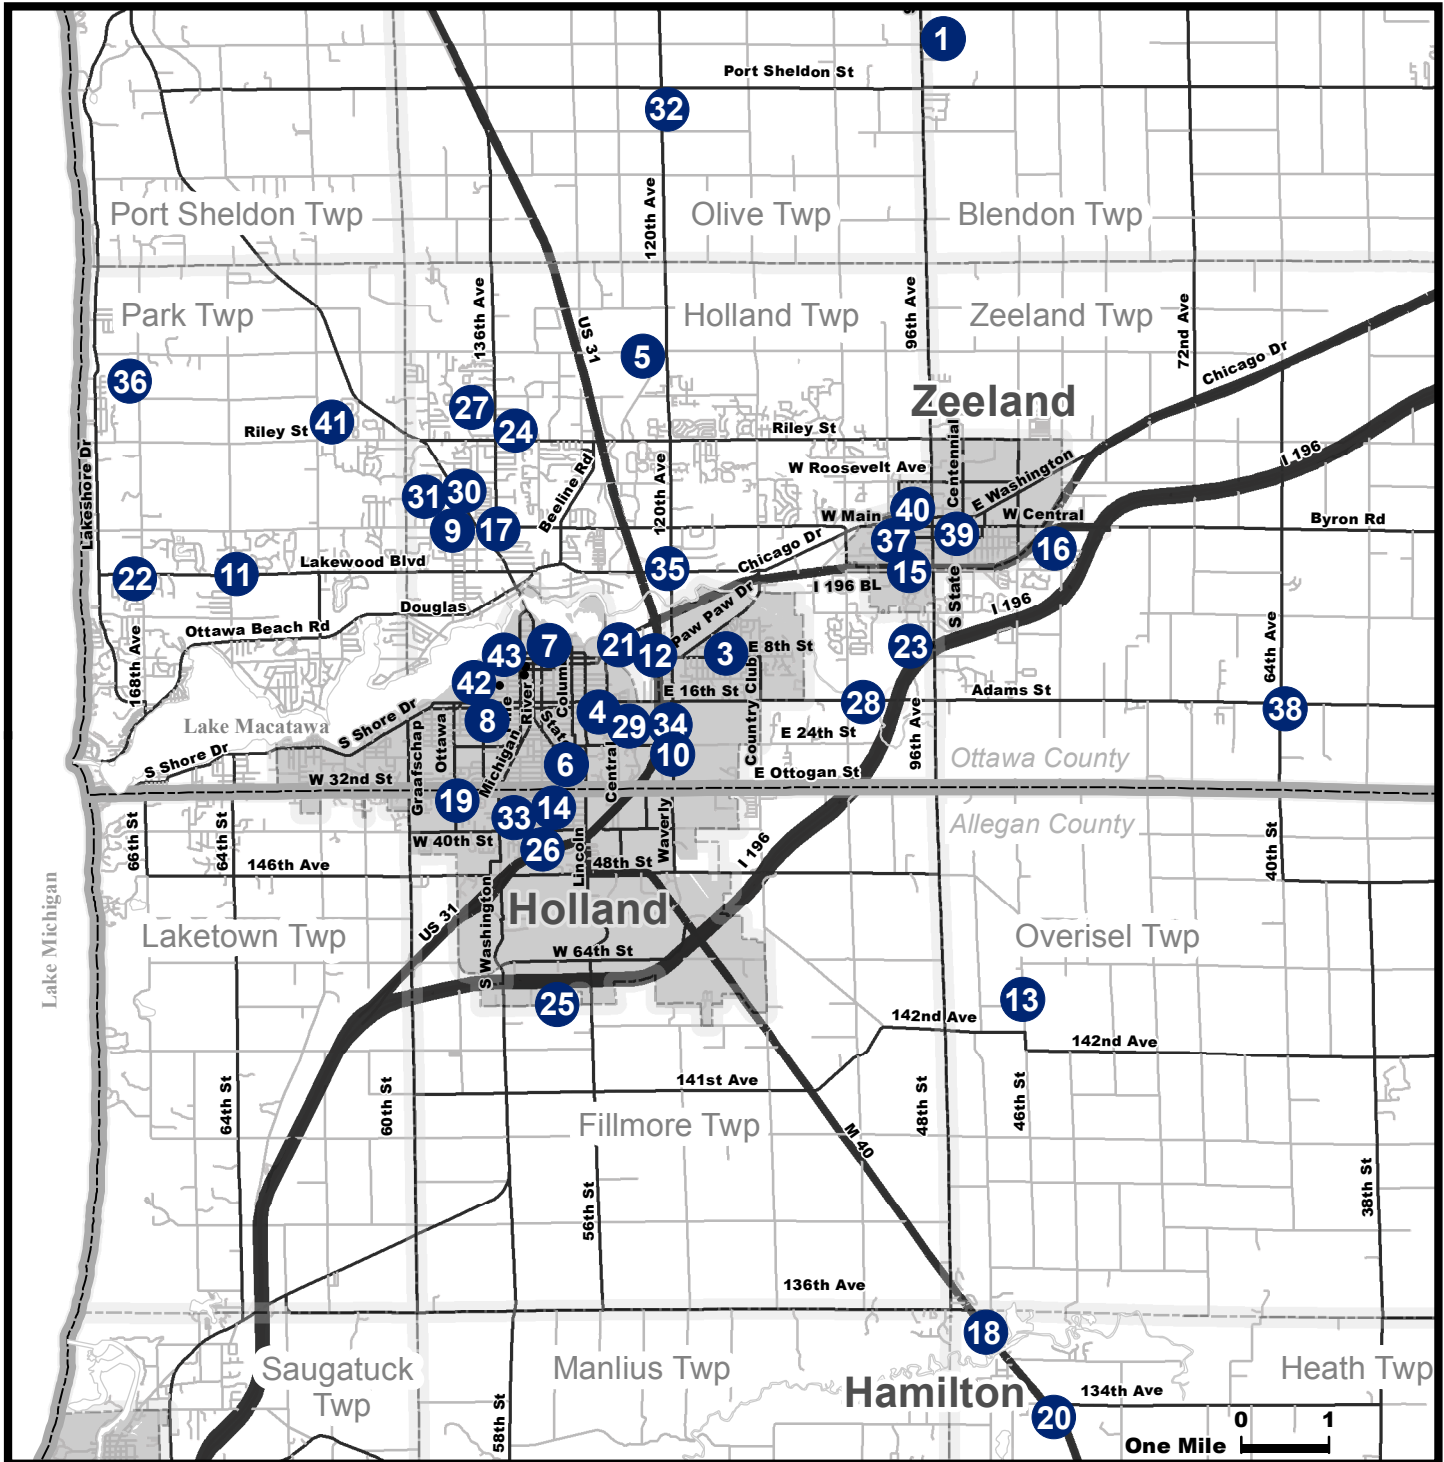

Holland/Zeeland/Hamilton Public and Private Preschools

1 --Borculo Christian Preschool	16 --Innocademy and GSRP	30 --Rose Park Head Start
2 --Calvary Reformed Church Camp	17 --Kiddie Academy of Holland	31 --Rose Park Christian Preschool
4-- Cherry Lane Preschool	18 --LLPP - Hamilton	32 --South Olive Christian Preschool
5 --Corpus Christi Early Childhood Center	19 --LLPP - Providence	33 --South Side Christian Preschool
6 --First Presbyterian Preschool	20 --LLPP - Hamilton South and GSRP	34 --Toddlerville, LLC
7 --First United Methodist Preschool (FUN)	21 --Lakeside Montessori Pre and School	35 --Tracie's Montessori Children's House
8 --Gateway Preschool - Van Raalte GSRP	22 --Lakewood Elementary GSRP	36 --West Ottawa Wonders (WOW)
9 --Gateway Preschool - Rose Park GSRP	23 --Learning Tree Montessori	37 --Zeeland Christian Preschool
10 --Gilden Woods Early Care and Preschool	24 --Lighthouse Early Learning Academy & GSRP	38 --Zeeland Christian Preschool - Drenthe Site
11 --LLPP - Harderwyk	25 --Little Hawks Discovery Preschool & GSRP	39 --Zeeland Community Preschool
12 --Harmony Early Childhood Center	26 --Maplewood Head Start	40 --Zeeland Early Childhood Center & GSRP
13 --Hawkeye Preschool & GSRP	27 --Pine Creek Pather Paws Preschool	41 --Great Lakes Elementary GSRP
14 --Maplewood Early Childhood Center & GSRP	28 --Rainbow Child Care Center - HO2	42 --St. Francis Preschool
15 --Imagination Station	29 --Rainbow Child Deve Ctr - HD & GSRP	43 --Holland Day Care Center